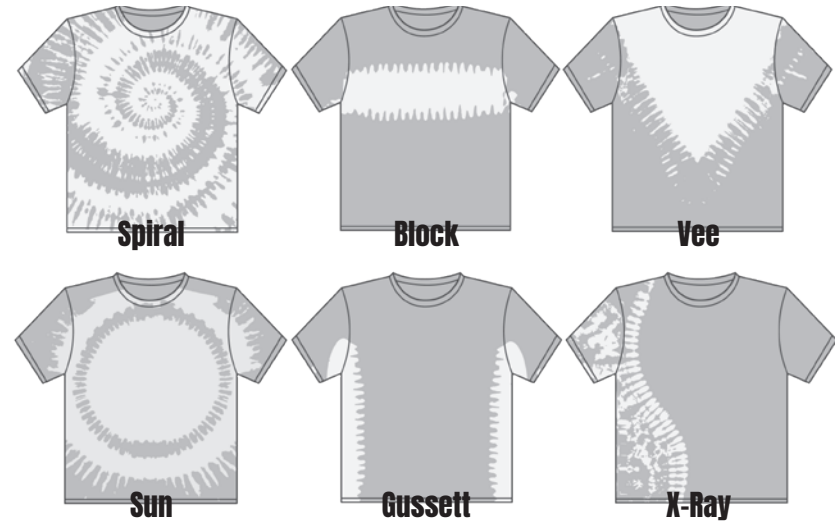

Create your own Sundog Custom Tie Dye!

First, pick your colors.